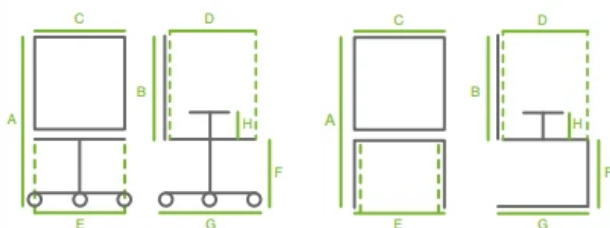

DIMENSIONS

	A	B	C	D	E	F	G	H
DORA 4P	80	33.5	48	51	51	46.5	55	
DORA 4P BR	80	33.5	52	51	51	46.5	55	22

STRUCTURE

Visible plastic with or without armrests

STACKABILITY

Up to 7 units on the floor

Plastica a vista