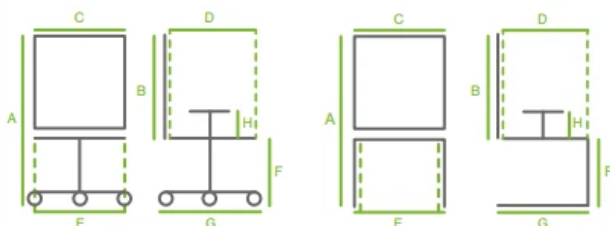

DIMENSIONS

	A	B	C	D	E	F	G	H
FRT A SY4	104/116	65	48	44	50	42/54	67	
FRT B SY4	91/103	54	48	44	50	42/54	67	

BACKREST

Fixed with a supporting structure in black painted steel, upholstered with mesh

LUMBAR SUPPORT

Height-adjustable lumbar support

SEAT (FLAT)

Exterior in polypropylene, interior in 12mm beech plywood. Covered with high-density expanded resin (40 kg/m³), 55mm thickness

MECHANISM (SY4)

Syncro mechanism with 4 locks, user weight-based adjustment, and anti-return device