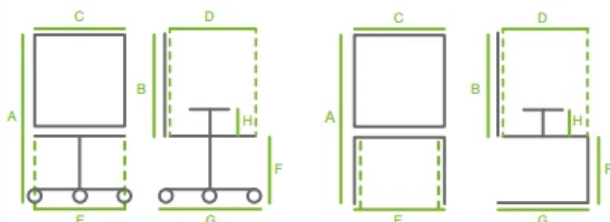

THE PHOTO MAY INCLUDE OPTIONAL

DIMENSIONS

	A	B	C	D	E	F	G	H
PLUS 4P	79	34	45	42	46	45	54	
PLUS SL	79	34	45	42	46	45	54	
PLUS SL BR	79	34	45	42	46	45	54	23
PLUS SG	109	34	45	42	46	75	54	

SHELL

Visible plastic

FRAME

25mm diameter steel tube, black epoxy-painted with nylon feet and standard short connector for chair without armrests

FRAME

Black painted steel rod, 11mm diameter, with or without integrated armrests. Nylon feet

FRAME

Black painted steel rod, 11mm diameter. Nylon feet

STACKABILITY

Up to 18 units on the floor, including with armrests and a writing tablet

STACKABILITY

Up to 8 units without armrests on the floor and 15 on a trolley. With armrest up to 6 units on the floor and on a trolley

PLUS 4P
 4
  0.45
  8 x 4

Plastica a vista

**PLUS SL BR**
 2
  0.35
  8,5 x 2

Plastica a vista

**PLUS SL**
 2
  0.35
  8 x 4

Plastica a vista

**PLUS SG**
 1
  0.50
  10 x 1

Plastica a vista