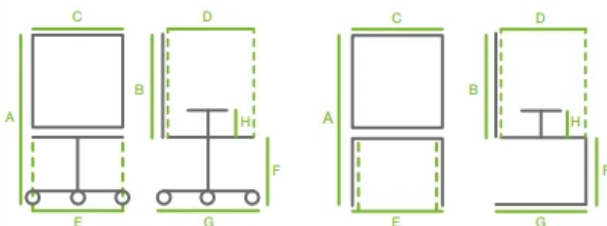

THE PHOTO MAY INCLUDE OPTIONAL

DIMENSIONS

	A	B	C	D	E	F	G	H
SEL 4P (4xBox)	80	42	42	42.5	43	44.5	50	
SEL 4P (Impilate)	80	42	42	42.5	43	44.5	50	
SEL 4P BR (4xBox)	80	42	42	42.5	43	44.5	50	21
SEL 4P BR (Impilate)	80	42	42	42.5	43	44.5	50	21

SHELL

Visible plastic

FRAME

Chrome-plated steel tube, 18mm diameter, 1.4mm thickness, with or without integrated armrests. Non-slip nylon feet

STACKABILITY

Up to 20 units on the floor

SEL 4P (4xBox)4  0.45  3 x 1

Plastica a vista

**SEL 4P BR (4xBox)**4  0.45  3,5 x 1

Plastica a vista con braccioli

**SEL 4P (Impilate)**40 x Pallet  2.50  3 x 40

Plastica a vista

**SEL 4P BR (Impilate)**40 x Pallet  2.50  3,5 x 40

Plastica a vista con braccioli