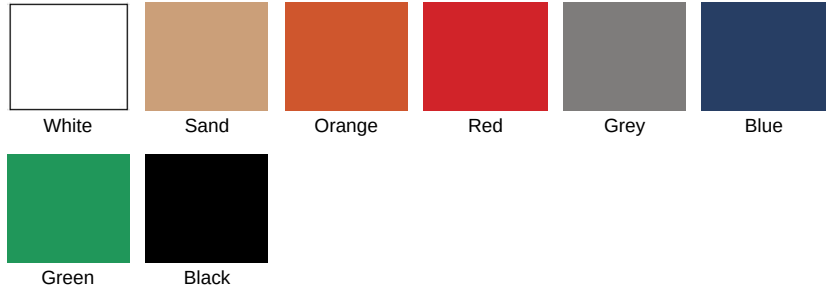

DESCRIPTION

The Selena chair, an icon in the field of fixed seating for communal spaces, stands out for its durable plastic monocoque, making it ideal for both indoor and outdoor environments. Available with a chrome frame or, upon request, in black, Selena combines versatility, comfort, and excellent value for money. Designed to meet various needs, this chair is highly customizable with the addition of armrests, a writing tablet, and cushions that can be applied to both the seat and backrest. Thanks to its sturdiness and essential design, Selena offers high performance and maximum comfort, making it the perfect choice for communal spaces, conference rooms, and multifunctional environments.

SHELL

STEEL FRAME

WEIGHT AND WARRANTY

**110
KG**

**1
YEARS**

Considering the maximum weight recommended by ITALIAN SEDIOLITI. For warranty conditions, please refer to the general sales conditions at the beginning of the list.