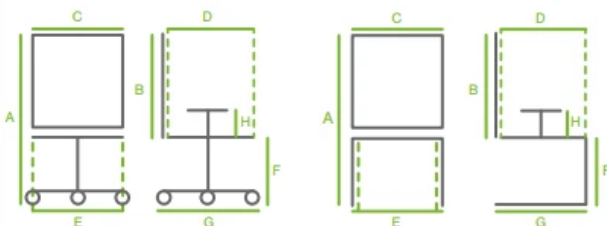

	A	B	C	D	E	F	G	H
ZHT RT 4P	80	34	46	46	55	46	57	18
ZHT TS 4P	80	34	46	46	55	46	57	18
ZHT RT SL	83	34	46	46	55	47	60	18
ZHT TS SL	83	34	46	46	55	47	60	18

BACKREST (SL)

Fixed in reinforced polyamide, upholstered with mesh or fabric

SEAT (SL)

Loaded polypropylene covered with high-density expanded foam (40kg/m3), 40mm thickness

FRAME

Chrome-plated steel tube, 25mm diameter, with integrated armrests and support feet

ZHT RT 4P
 1
  0.42
  10 x 1